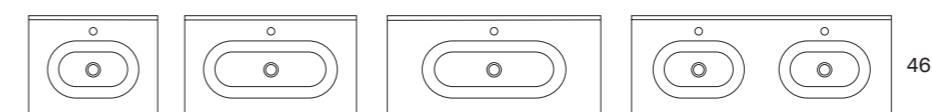

17 cm Profundidad de seno
Bowl's depth

1,8 cm Espesor lavabo
Basin's thickness

46 cm Ancho poza
Bowl's width

17,4 cm Profundidad de seno
Bowl's depth

1,6 cm Espesor lavabo
Basin's thickness