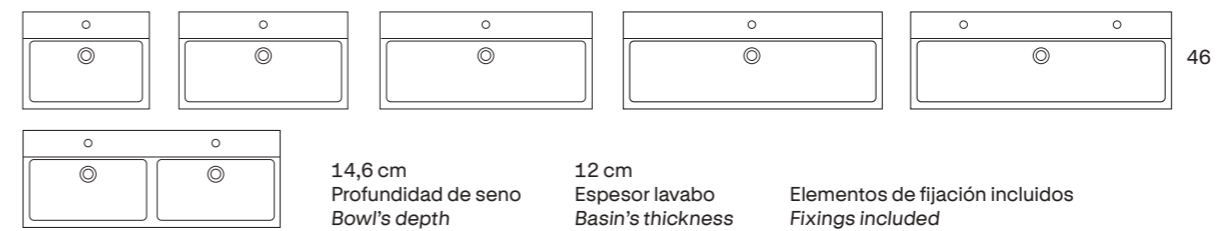

LILA		P.
60	73517	159
80	73518	185
100	73519	219
120 1s. 1g.	73520	315
120 1s. 2g.	76020	315
120 2s.	73521	325

IDEA MATCH	B-Ada	Cotton	Musgo	Avio	Quarzo	Ceniza	Oliva	Reda	Navy	Black	P.
60	61739	61744	61749	61754	61759	61764	61769	61774	61779	61784	149
80	61740	61745	61750	61755	61760	61765	61770	61775	61780	61785	179
100	61741	61746	61751	61756	61761	61766	61771	61776	61781	61786	249
120 1s. 1g.	61742	61747	61752	61757	61762	61767	61772	61777	61782	61787	299
120 1s. 2g.	61743	61748	61753	61758	61763	61768	61773	61778	61783	61788	299
IDEA MATCH SG*											
60	65155	65159	65163	65167	65171	65175	65179	65183	65187	65191	149
80	65156	65160	65164	65168	65172	65176	65180	65184	65188	65192	179
100	65157	65161	65165	65169	65173	65177	65181	65185	65189	65193	249
120 1s.	65158	65162	65166	65170	65174	65178	65182	65186	65190	65194	299

*sin grifo / no tap-hole
15,5 cm Profundidad de seno Bowl's depth
1,7 cm Espesor lavabo Basin's thickness